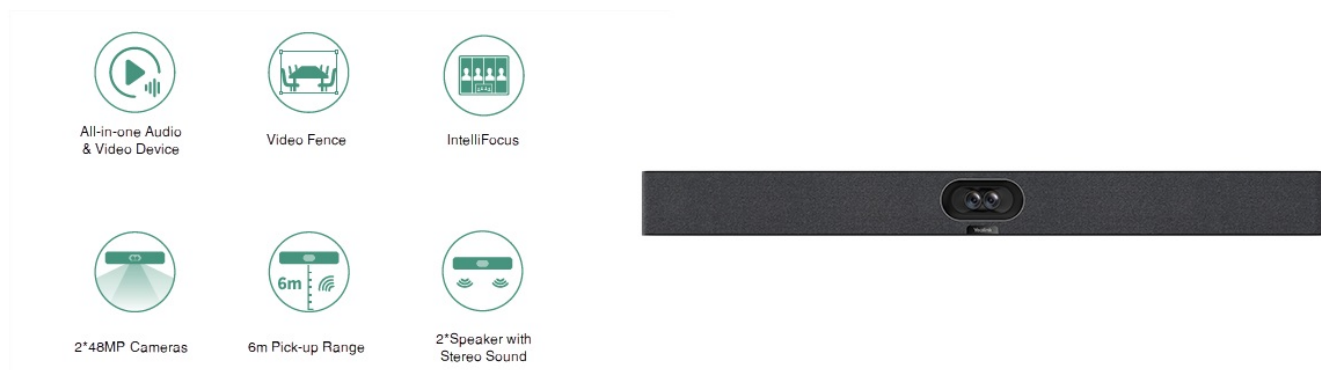

MeetingBar A40 Datasheet

All-in-One Android Video Collaboration Bar for Small to Medium Rooms

Yealink MeetingBar A40 is an all-in-one video collaboration bar for premium small-to-medium rooms. It will combine the images from two 48MP lenses, present a higher pixel picture, and deliver clearer image quality. It also features built-in 2 stereo speakers, 8x MEMS microphone array, and supports 2 additional expansion microphones*. The intelligent noise reduction technology provides a good audio experience.

Yealink MeetingBar A40 allows for the upgrade to the latest Android operating system, Android 13, and will continue to receive future upgrades. It can ensure that users can enjoy the latest features and improvements as they become available. In addition, it is compatible with Microsoft's MDEP, which enhances security and deployment experiences. This integration provides users with a more secure environment and streamlined deployment processes, contributing to a smoother and safer user experience.

Moreover, Yealink MeetingBar A40 features a direct connection to CTP25, enabling a simplified login process. This streamlined login experience saves time and improves convenience for users.

* Support 2x expansion microphones: Optional

High-quality audio pickup experience

Yealink MeetingBar A40 has a 6-meter voice pickup range and built-in stereo speakers, 3-meter full-duplex

technology, and 8x MEMS microphone array. The intelligent noise reduction technology provides a good audio experience. In addition, it can support 2 additional expansion microphones, that can cover a large conference room.